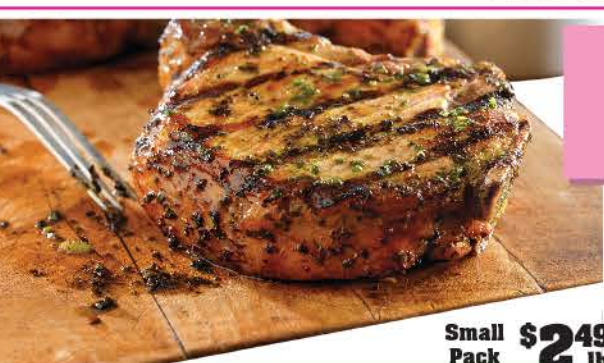

4 \$5 FOR

Ferrero Collection
 8 piece heart
 3.1 oz.

2 \$5 FOR

Lobster Tail with Butter
 4 oz. **\$7.99**

\$5.99 lb.

T-Bone Steak
 Family Pack
 Preferred Trim Select

Single Pack \$6.99 lb.

2 \$5 FOR

Strawberries
 1 lb.

Mrs Freshley's
 Dessert Cups
 6.5 oz.

99¢

Marzetti Dips
 Chocolate or
 Cream Cheese
 13.5-15 oz.

\$3.99

\$1.99 lb.

Center Cut Pork Chops
 Family Pack
 Preferred Trim

Small Pack \$2.49 lb.

2 LBS. \$6

Asparagus
 Farm Fresh

Melissa's
 Hollandaise
 Sauce
 1.75 oz.

\$1.99

\$1.49 lb.

Chicken Breast Tenders
 Boneless
 (previously frozen)

\$1.99

Tomatoes
 4 ct.